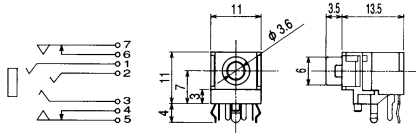

No.M03-610 (3.5 -3極)

3-CONDUCTOR MINIATURE JACK FOR P.C.B

STEREO

3-CONDUCTOR MINIATURE JACK FOR P.C.B

- No.MJ-3535-3 (3.5 -3極)
- No.MJ-3535-A (3.5 -3極)
- No.MJ-3535-B (3.5 -3極)
- No.MJ-3535-5 (3.5 -3極)

STEREO