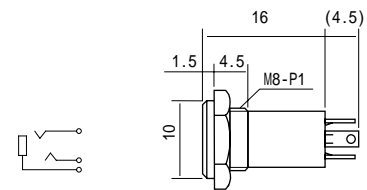

No.MJ-073H (3.5 -3極)

PANEL MOUNT MINIATURE JACK
STEREO