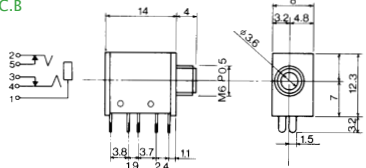

STEREO

No.MJ-158L (3.5 -3極)

No.MJ-158L-5 (3.5 -3極)

3-CONDUCTOR MINIATURE JACK FOR P.C.B

STEREO

No.MJ-352W-0 (3.5 -3極)

3-CONDUCTOR MINIATURE JACK FOR P.C.B

STEREO