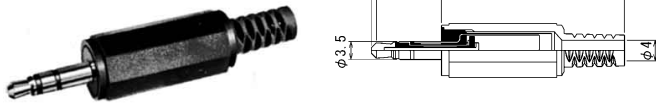

No.MJ-164A (3.5 -2極)
MINIATURE INLINE JACK
MONO

No.MJ-166M (3.5 -2極)
MINIATURE INLINE JACK
MONO

3-CONDUCTOR MINIATURE PLUGS

3.5 - 3極小形単頭プラグ

No.MP-019MS (3.5 -3極)

3-CONDUCTOR MINIATURE PLUG
STEREO
Screw Part : PLASTICS

No.MP-019LC (3.5 -3極)

3-CONDUCTOR MINIATURE PLUG
STEREO
Screw Part : METAL

No.MP-013MS (3.5 -3極)

3-CONDUCTOR MINIATURE PLUG.
STEREO
Screw Part : PLASTICS

No.MP-013LC (3.5 -3極)

3-CONDUCTOR MINIATURE PLUG.
STEREO
Screw Part : METAL