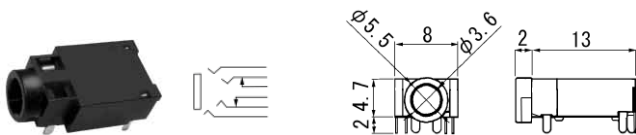

No.M03-945C0 (3.5 -4極)
4-CONDUCTOR MINIATURE JACK FOR P.C.B