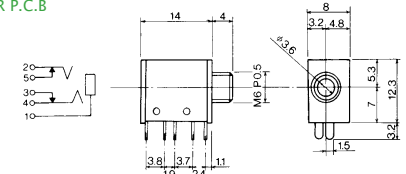

3-CONDUCTOR MINIATURE JACKS

3.5 - 3極小形単頭ジャック

3-CONDUCTOR MINIATURE JACK FOR P.C.B

- No.MJ-3335-6 (3.5 -3極)
- No.MJ-3335-5 (3.5 -3極)
- No.MJ-3335-4 (3.5 -3極)
- No.MJ-3335-3 (3.5 -3極)

STEREO

3-CONDUCTOR MINIATURE JACK FOR P.C.B

- No.MJ-2735-5 (3.5 -3極)
- No.MJ-2735A (3.5 -3極)
- No.MJ-2735B (3.5 -3極)
- No.MJ-2735-3 (3.5 -3極)

STEREO

No.M03-610 (3.5 -3極)

3-CONDUCTOR MINIATURE JACK FOR P.C.B

STEREO

3-CONDUCTOR MINIATURE JACK FOR P.C.B

- No.MJ-3535-3 (3.5 -3極)
- No.MJ-3535-A (3.5 -3極)
- No.MJ-3535-B (3.5 -3極)
- No.MJ-3535-5 (3.5 -3極)

STEREO

No.MJ-352W-0 (3.5 -3極)

3-CONDUCTOR MINIATURE JACK FOR P.C.B

STEREO

No.MJ-158L (3.5 -3極)

No.MJ-158L-5 (3.5 -3極)

3-CONDUCTOR MINIATURE JACK FOR P.C.B

STEREO

No.MJ-352W-0 (3.5 -3極)

3-CONDUCTOR MINIATURE JACK FOR P.C.B

STEREO

No.MJ-352W-C (3.5 -3極)

3-CONDUCTOR MINIATURE JACK FOR P.C.B

STEREO

No.MJ-150 (3.5 -3極 縦型)

3-CONDUCTOR MINIATURE JACK FOR P.C.B

STEREO (VERTICAL TYPE)

No.MJ-354W-SG (3.5 -3極 パネル絶縁型)

3-CONDUCTOR MINIATURE JACK FOR P.C.B

W/ ISOLATED BUSHING

STEREO

3-CONDUCTOR MINIATURE JACK FOR P.C.B

No.MJ-4035-3 (3.5 -3極) SMT

No.MJ-4035-4 (3.5 -3極) SMT

STEREO

3-CONDUCTOR MINIATURE JACK FOR P.C.B

No.MJ-6835-3 (3.5 -3極)

No.MJ-6835-4 (3.5 -3極)

STEREO

3-CONDUCTOR MINIATURE JACK FOR P.C.B

No.MJ-5135-4 (3.5 -3極) SMT

No.MJ-5135-5 (3.5 -3極) SMT

STEREO

No.M03-292J1 (3.5 -3極) SMT

3-CONDUCTOR MINIATURE JACK FOR P.C.B

STEREO