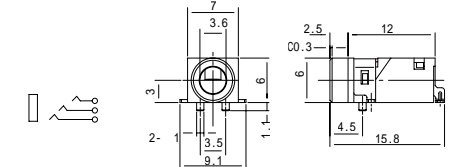

3-CONDUCTOR MINIATURE JACK FOR P.C.B
STEREO

No.MJ-0735P (3.5 -3極)

SNAP-IN MOUNT MINIATURE JACK
STEREO

No.MJ-3935-3 (3.5 -3極) SMT

3-CONDUCTOR MINIATURE JACK FOR P.C.B
STEREO

No.MJ-355W (3.5 -3極)

PANEL MOUNT MINIATURE JACK
STEREO