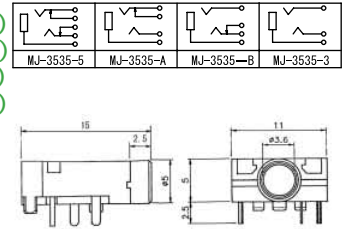

3-CONDUCTOR MINIATURE JACKS

3.5 - 3極小形単頭ジャック

3-CONDUCTOR MINIATURE JACK FOR P.C.B

- No.MJ-3335-6 (3.5 -3極)
- No.MJ-3335-5 (3.5 -3極)
- No.MJ-3335-4 (3.5 -3極)
- No.MJ-3335-3 (3.5 -3極)

STEREO

3-CONDUCTOR MINIATURE JACK FOR P.C.B

- No.MJ-2735-5 (3.5 -3極)
- No.MJ-2735A (3.5 -3極)
- No.MJ-2735B (3.5 -3極)
- No.MJ-2735-3 (3.5 -3極)

STEREO

No.M03-610 (3.5 -3極)

3-CONDUCTOR MINIATURE JACK FOR P.C.B

STEREO

3-CONDUCTOR MINIATURE JACK FOR P.C.B

- No.MJ-3535-3 (3.5 -3極)
- No.MJ-3535-A (3.5 -3極)
- No.MJ-3535-B (3.5 -3極)
- No.MJ-3535-5 (3.5 -3極)

STEREO

No.MJ-352W-0 (3.5 -3極)

3-CONDUCTOR MINIATURE JACK FOR P.C.B

STEREO

No.MJ-158L (3.5 -3極)

No.MJ-158L-5 (3.5 -3極)

3-CONDUCTOR MINIATURE JACK FOR P.C.B

STEREO

No.MJ-352W-0 (3.5 -3極)

3-CONDUCTOR MINIATURE JACK FOR P.C.B

STEREO

No.MJ-352W-C (3.5 -3極)

3-CONDUCTOR MINIATURE JACK FOR P.C.B

STEREO

No.MJ-150 (3.5 -3極 縦型)

3-CONDUCTOR MINIATURE JACK FOR P.C.B

STEREO (VERTICAL TYPE)

No.MJ-354W-SG (3.5 -3極 パネル絶縁型)

3-CONDUCTOR MINIATURE JACK FOR P.C.B

W/ ISOLATED BUSHING

STEREO

3-CONDUCTOR MINIATURE JACK FOR P.C.B

No.MJ-4035-3 (3.5 -3極) SMT

No.MJ-4035-4 (3.5 -3極) SMT

STEREO

3-CONDUCTOR MINIATURE JACK FOR P.C.B

No.MJ-6835-3 (3.5 -3極)

No.MJ-6835-4 (3.5 -3極)

STEREO

3-CONDUCTOR MINIATURE JACK FOR P.C.B

No.MJ-5135-4 (3.5 -3極) SMT

No.MJ-5135-5 (3.5 -3極) SMT

STEREO

No.M03-292J1 (3.5 -3極) SMT

3-CONDUCTOR MINIATURE JACK FOR P.C.B

STEREO