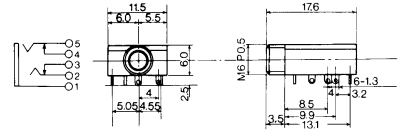

No.MJ-352W-C (3.5 -3極)

3-CONDUCTOR MINIATURE JACK FOR P.C.B

STEREO