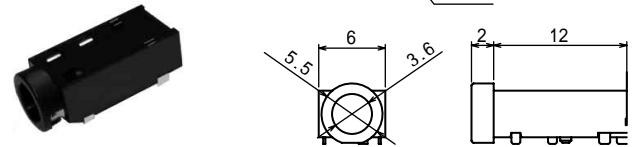

No.M03-960A0 (3.5 -4極)
4-CONDUCTOR MINIATURE JACK FOR P.C.B