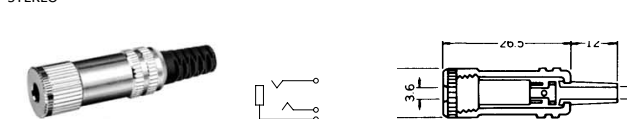

No.MJ-076M (3.5 -3極)

MINIATURE INLINE JACK
STEREO