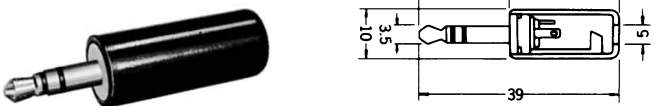

No.MP-019LC (3.5 -3極)

3-CONDUCTOR MINIATURE PLUG
STEREO
Screw Part : METAL

No.MP-013MS (3.5 -3極)

3-CONDUCTOR MINIATURE PLUG.
STEREO
Screw Part : PLASTICS

No.MP-013LC (3.5 -3極)

3-CONDUCTOR MINIATURE PLUG.
STEREO
Screw Part : METAL