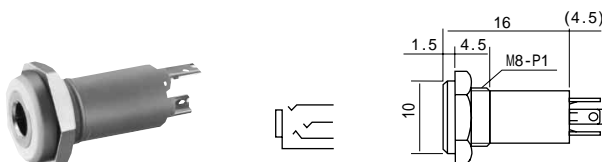

No.MJ-064H (3.5 -4極)
PANEL MOUNT MINIATURE JACK