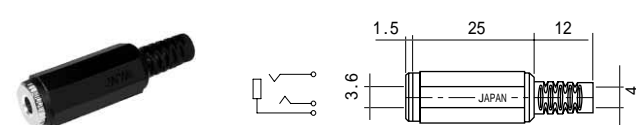

RIGHT ANGLE 3-CONDUCTOR MINIATURE PLUG
STEREO

LOCKABLE MINIATURE PLUGS & JACKS

ロック式小形単頭プラグ&ジャック

No.MLR-033P (3.5 -3極)

3-CONDUCTOR MINIATURE PLUG WITH LOCKING RING
STEREO

No.MLR-033J (3.5 -3極)

3-CONDUCTOR MINIATURE JACK WITH LOCKING THREAD
STEREO

No.MLR-133J (3.5 -3極)

PANEL MOUNT MINIATURE JACK WITH LOCKING THREAD
STEREO

3-CONDUCTOR MINIATURE INLINE JACKS

3.5 - 3極小形単頭ジャック

No.MJ-073 (3.5 -3極)

MINIATURE INLINE JACK
STEREO

No.MJ-075 (3.5 -3極)

MINIATURE INLINE JACK
STEREO

No.MJ-076M (3.5 -3極)

MINIATURE INLINE JACK
STEREO

3-CONDUCTOR MINIATURE JACKS

3.5 - 3極小形単頭ジャック

3-CONDUCTOR MINIATURE JACK FOR P.C.B

- No.MJ-3335-6 (3.5 -3極)
- No.MJ-3335-5 (3.5 -3極)
- No.MJ-3335-4 (3.5 -3極)
- No.MJ-3335-3 (3.5 -3極)