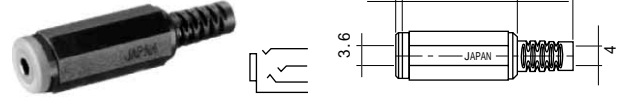

No.MJ-064 (3.5 -4極)
MINIATURE INLINE JACK