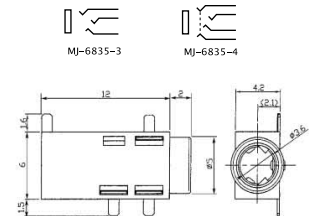

3-CONDUCTOR MINIATURE JACKS

3.5 - 3極小形単頭ジャック

3-CONDUCTOR MINIATURE JACK FOR P.C.B

- No.MJ-3335-6 (3.5 -3極)
- No.MJ-3335-5 (3.5 -3極)
- No.MJ-3335-4 (3.5 -3極)
- No.MJ-3335-3 (3.5 -3極)

STEREO

3-CONDUCTOR MINIATURE JACK FOR P.C.B

- No.MJ-2735-5 (3.5 -3極)
- No.MJ-2735A (3.5 -3極)
- No.MJ-2735B (3.5 -3極)
- No.MJ-2735-3 (3.5 -3極)

STEREO

No.M03-610 (3.5 -3極)

3-CONDUCTOR MINIATURE JACK FOR P.C.B

STEREO

3-CONDUCTOR MINIATURE JACK FOR P.C.B

- No.MJ-3535-3 (3.5 -3極)
- No.MJ-3535-A (3.5 -3極)
- No.MJ-3535-B (3.5 -3極)
- No.MJ-3535-5 (3.5 -3極)

STEREO

No.MJ-352W-0 (3.5 -3極)

3-CONDUCTOR MINIATURE JACK FOR P.C.B

STEREO

No.MJ-158L (3.5 -3極)

No.MJ-158L-5 (3.5 -3極)

3-CONDUCTOR MINIATURE JACK FOR P.C.B

STEREO

No.MJ-352W-0 (3.5 -3極)

3-CONDUCTOR MINIATURE JACK FOR P.C.B

STEREO

No.MJ-352W-C (3.5 -3極)

3-CONDUCTOR MINIATURE JACK FOR P.C.B

STEREO

No.MJ-150 (3.5 -3極 縦型)

3-CONDUCTOR MINIATURE JACK FOR P.C.B

STEREO (VERTICAL TYPE)

No.MJ-354W-SG (3.5 -3極 パネル絶縁型)

3-CONDUCTOR MINIATURE JACK FOR P.C.B

W/ ISOLATED BUSHING

STEREO

3-CONDUCTOR MINIATURE JACK FOR P.C.B

No.MJ-4035-3 (3.5 -3極) SMT

No.MJ-4035-4 (3.5 -3極) SMT

STEREO

3-CONDUCTOR MINIATURE JACK FOR P.C.B

No.MJ-6835-3 (3.5 -3極)

No.MJ-6835-4 (3.5 -3極)

STEREO

3-CONDUCTOR MINIATURE JACK FOR P.C.B

No.MJ-5135-4 (3.5 -3極) SMT

No.MJ-5135-5 (3.5 -3極) SMT

STEREO

No.M03-292J1 (3.5 -3極) SMT

3-CONDUCTOR MINIATURE JACK FOR P.C.B

STEREO