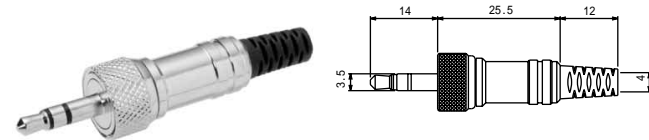

RIGHT ANGLE 3-CONDUCTOR MINIATURE PLUG
STEREO

LOCKABLE MINIATURE PLUGS & JACKS

ロック式小形単頭プラグ&ジャック

No.MLR-033P (3.5 -3極)

3-CONDUCTOR MINIATURE PLUG WITH LOCKING RING
STEREO

No.MLR-033J (3.5 -3極)

3-CONDUCTOR MINIATURE JACK WITH LOCKING THREAD
STEREO