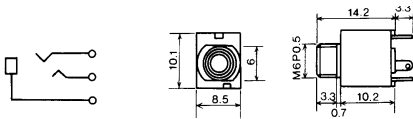

3-CONDUCTOR MINIATURE JACK FOR P.C.B
STEREO

No.MJ-0735P (3.5 -3極)

SNAP-IN MOUNT MINIATURE JACK
STEREO

No.MJ-3935-3 (3.5 -3極) SMT

3-CONDUCTOR MINIATURE JACK FOR P.C.B
STEREO

No.MJ-355W (3.5 -3極)

PANEL MOUNT MINIATURE JACK
STEREO