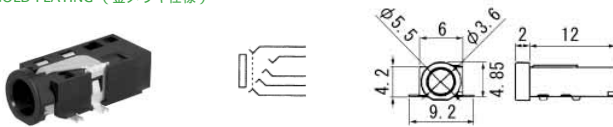

4-CONDUCTOR MINIATURE JACK FOR P.C.B
No.M03-925A0 (3.5 -4極) SMT
W/SILVER PLATING (銀メッキ仕様)
No.M03-925C0 (3.5 -4極) SMT
W/GOLD PLATING (金メッキ仕様)