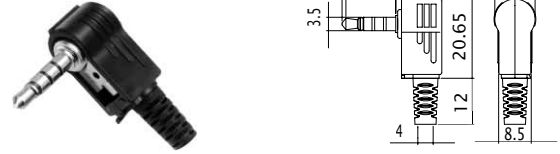

No.MJ-074N0 STEREO (3.5 -3極)

3-CONDUCTOR MINIATURE JACK FOR P.C.B
WITHOUT SCREW THREAD

4-CONDUCTOR MINIATURE PLUGS & JACKS

3.5 - 4極小形単頭プラグ・ジャック

No.MP-435 (3.5 -4極)
4-CONDUCTOR MINIATURE PLUG

No.MP-435LN (3.5 -4極)
4-CONDUCTOR MINIATURE RIGHT ANGLE PLUG

No.MC-4350 (3.5 -4極)
4-CONDUCTOR MINIATURE PLUG WITH 1.8M LONG CABLE

No.MJ-064 (3.5 -4極)
MINIATURE INLINE JACK

No.MJ-3-249A0 (3.5 -4極)
4-CONDUCTOR MINIATURE JACK FOR P.C.B

No.MJ-2135 (3.5 -4極)
4-CONDUCTOR MINIATURE JACK FOR P.C.B