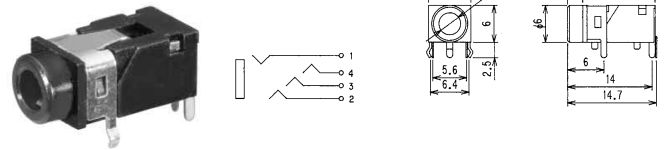

No.MC-4350 (3.5 -4極)
4-CONDUCTOR MINIATURE PLUG WITH 1.8M LONG CABLE

No.MJ-064 (3.5 -4極)
MINIATURE INLINE JACK

No.MJ-3-249A0 (3.5 -4極)
4-CONDUCTOR MINIATURE JACK FOR P.C.B

No.MJ-2135 (3.5 -4極)
4-CONDUCTOR MINIATURE JACK FOR P.C.B