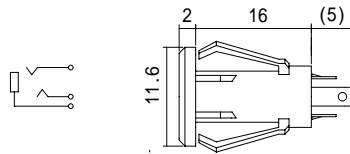

No.MJ-0735P (3.5 -3極)

SNAP-IN MOUNT MINIATURE JACK
STEREO