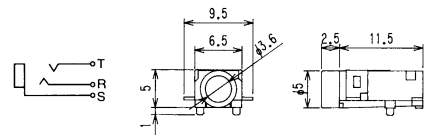

3-CONDUCTOR MINIATURE JACKS

3.5 - 3極小形単頭ジャック

3-CONDUCTOR MINIATURE JACK FOR P.C.B

- No.MJ-3335-6 (3.5 -3極)
- No.MJ-3335-5 (3.5 -3極)
- No.MJ-3335-4 (3.5 -3極)
- No.MJ-3335-3 (3.5 -3極)

STEREO

3-CONDUCTOR MINIATURE JACK FOR P.C.B

- No.MJ-2735-5 (3.5 -3極)
- No.MJ-2735A (3.5 -3極)
- No.MJ-2735B (3.5 -3極)
- No.MJ-2735-3 (3.5 -3極)

STEREO

No.M03-610 (3.5 -3極)

3-CONDUCTOR MINIATURE JACK FOR P.C.B

STEREO

3-CONDUCTOR MINIATURE JACK FOR P.C.B

- No.MJ-3535-3 (3.5 -3極)
- No.MJ-3535-A (3.5 -3極)
- No.MJ-3535-B (3.5 -3極)
- No.MJ-3535-5 (3.5 -3極)

STEREO

No.MJ-352W-0 (3.5 -3極)

3-CONDUCTOR MINIATURE JACK FOR P.C.B

STEREO

No.MJ-158L (3.5 -3極)

No.MJ-158L-5 (3.5 -3極)

3-CONDUCTOR MINIATURE JACK FOR P.C.B

STEREO

No.MJ-352W-0 (3.5 -3極)

3-CONDUCTOR MINIATURE JACK FOR P.C.B

STEREO

No.MJ-352W-C (3.5 -3極)

3-CONDUCTOR MINIATURE JACK FOR P.C.B

STEREO

No.MJ-150 (3.5 -3極 縦型)

3-CONDUCTOR MINIATURE JACK FOR P.C.B

STEREO (VERTICAL TYPE)

No.MJ-354W-SG (3.5 -3極 パネル絶縁型)

3-CONDUCTOR MINIATURE JACK FOR P.C.B

W/ ISOLATED BUSHING

STEREO

3-CONDUCTOR MINIATURE JACK FOR P.C.B

No.MJ-4035-3 (3.5 -3極) SMT

No.MJ-4035-4 (3.5 -3極) SMT

STEREO

3-CONDUCTOR MINIATURE JACK FOR P.C.B

No.MJ-6835-3 (3.5 -3極)

No.MJ-6835-4 (3.5 -3極)

STEREO

3-CONDUCTOR MINIATURE JACK FOR P.C.B

No.MJ-5135-4 (3.5 -3極) SMT

No.MJ-5135-5 (3.5 -3極) SMT

STEREO

No.M03-292J1 (3.5 -3極) SMT

3-CONDUCTOR MINIATURE JACK FOR P.C.B

STEREO