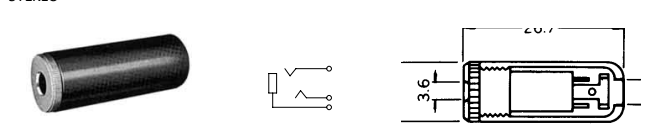

No.MLR-133J (3.5 -3極)

PANEL MOUNT MINIATURE JACK WITH LOCKING THREAD
STEREO

3-CONDUCTOR MINIATURE INLINE JACKS

3.5 - 3極小形単頭ジャック

No.MJ-073 (3.5 -3極)

MINIATURE INLINE JACK
STEREO

No.MJ-075 (3.5 -3極)

MINIATURE INLINE JACK
STEREO