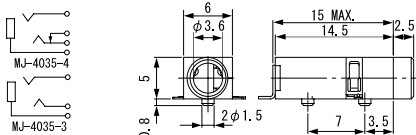

W/ ISOLATED BUSHING

STEREO

3-CONDUCTOR MINIATURE JACK FOR P.C.B

No.MJ-4035-3 (3.5 -3極) SMT

No.MJ-4035-4 (3.5 -3極) SMT

STEREO

3-CONDUCTOR MINIATURE JACK FOR P.C.B

No.MJ-6835-3 (3.5 -3極)