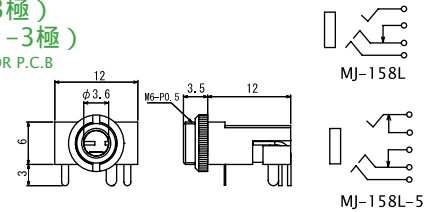

STEREO

No.MJ-158L (3.5 -3極)

No.MJ-158L-5 (3.5 -3極)

3-CONDUCTOR MINIATURE JACK FOR P.C.B

STEREO

No.MJ-352W-0 (3.5 -3極)

3-CONDUCTOR MINIATURE JACK FOR P.C.B

STEREO