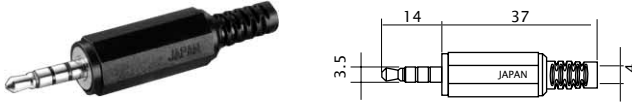

No.MJ-074N0 STEREO (3.5 -3極)

3-CONDUCTOR MINIATURE JACK FOR P.C.B
WITHOUT SCREW THREAD

4-CONDUCTOR MINIATURE PLUGS & JACKS

3.5 - 4極小形単頭プラグ・ジャック

No.MP-435 (3.5 -4極)
4-CONDUCTOR MINIATURE PLUG

No.MP-435LN (3.5 -4極)
4-CONDUCTOR MINIATURE RIGHT ANGLE PLUG

No.MC-4350 (3.5 -4極)
4-CONDUCTOR MINIATURE PLUG WITH 1.8M LONG CABLE

No.MJ-064 (3.5 -4極)
MINIATURE INLINE JACK

No.MJ-3-249A0 (3.5 -4極)
4-CONDUCTOR MINIATURE JACK FOR P.C.B

No.MJ-2135 (3.5 -4極)
4-CONDUCTOR MINIATURE JACK FOR P.C.B