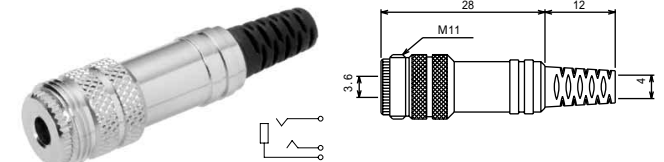

RIGHT ANGLE 3-CONDUCTOR MINIATURE PLUG
STEREO

LOCKABLE MINIATURE PLUGS & JACKS

ロック式小形単頭プラグ&ジャック

No.MLR-033P (3.5 -3極)

3-CONDUCTOR MINIATURE PLUG WITH LOCKING RING
STEREO

No.MLR-033J (3.5 -3極)

3-CONDUCTOR MINIATURE JACK WITH LOCKING THREAD
STEREO