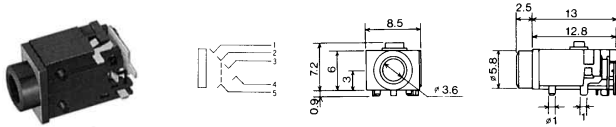

No.MJ-3-249A0 (3.5 -4極)
4-CONDUCTOR MINIATURE JACK FOR P.C.B