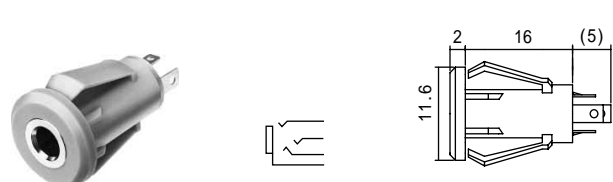

No.MJ-064SP (3.5 -4極)
SNAP-IN MOUNT MINIATURE JACK