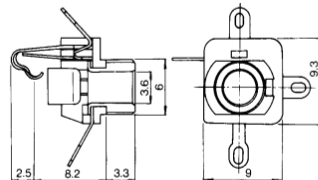

No.MJ-073H (3.5 -3極)

PANEL MOUNT MINIATURE JACK
STEREO

PANEL MOUNT MINIATURE JACK

No.MJ-082 (3.5 -3極)

No.MJ-083 (3.5 -3極)

MJ-083

No.MJ-074N STEREO (3.5 -3極)

PANEL MOUNT MINIATURE JACK