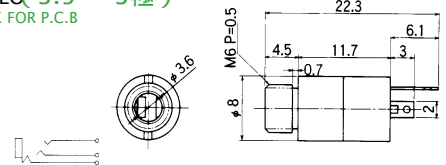

No.MJ-074N0 STEREO (3.5 -3極)

3-CONDUCTOR MINIATURE JACK FOR P.C.B
WITHOUT SCREW THREAD