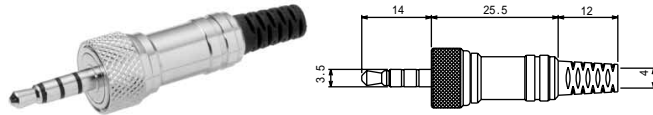

No.M03-992C0 (3.5 -4極)
4-CONDUCTOR MINIATURE JACK FOR P.C.B

No.MJ-064H (3.5 -4極)
PANEL MOUNT MINIATURE JACK

No.MJ-064SP (3.5 -4極)
SNAP-IN MOUNT MINIATURE JACK

AUDIO PHONE PLUGS & JACKS

LOCKABLE MINIATURE PLUGS & JACKS

ロック式小形単頭プラグ・ジャック

No.MLR-034P (3.5 -4極)

4-CONDUCTOR MINIATURE PLUG WITH LOCKING RING

No.MLR-034J (3.5 -4極)

4-CONDUCTOR MINIATURE JACK WITH LOCKING THREAD

5-CONDUCTOR MINIATURE JACKS

3.5 - 5極小形単頭ジャック

No.MX-385AGM (3.5 -5極)