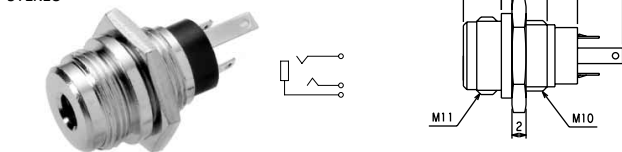

No.MLR-133J (3.5 -3極)

PANEL MOUNT MINIATURE JACK WITH LOCKING THREAD
STEREO